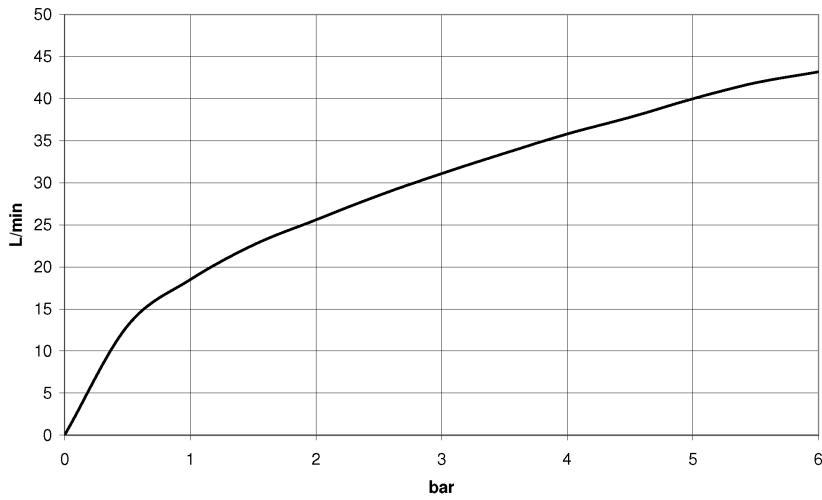

## Dimensional drawing

mm [inches]

All dimensions in mm / inch = mm x 0,0394

Model/program/technical modifications and error excepted  
For more information see: [www.dornbracht.com](http://www.dornbracht.com) + 49 (0) 2371 88999 950 mail@dornbracht.com

### Flow rate chart