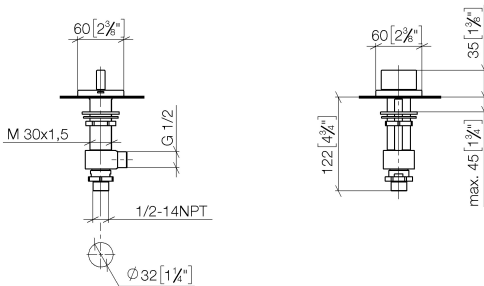

## Bathtub - CL.1

Deck valve counter-clockwise closing hot - polished chrome

Article number: 20 000 706-00

## Dimensional drawing

mm [inches]

All dimensions in mm / inch = mm x 0,0394

Model/program/technical modifications and error excepted  
For more information see: [www.dornbracht.com](http://www.dornbracht.com) + 49 (0) 2371 88999 950 mail@dornbracht.com

Bathtub - CL.1

Deck valve counter-clockwise closing hot - polished chrome

Article number: 20 000 706-00